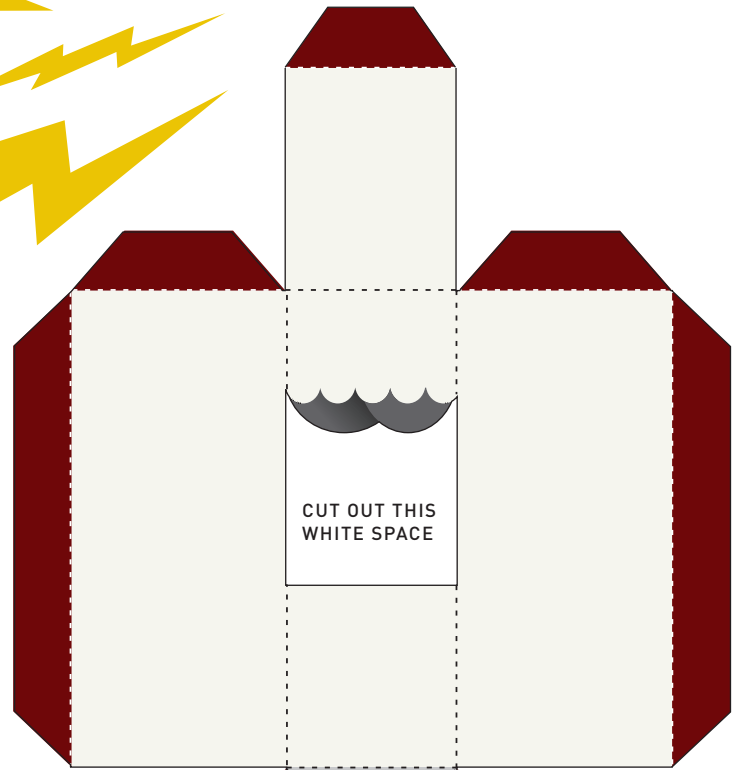

THUNDER EATER FOOD!
(FEED THESE TO HIM)

COMPUTER arts projects

SCORE ON DOTTED LINES

CUT OUT THIS
WHITE SPACE

PUT A PIECE OF
DOUBLE-SIDED TAPE
BETWEEN THIS TOP
FLAP AND THE BOX
BENEATH IT TO KEEP
THEM TIGHT

*Thunder
Eater*

BUILD THIS BOX FIRST,
IT'LL BE EASIER THAT WAY

◀ THIS FLAP GOES ON TOP OF THIS BOX ▶