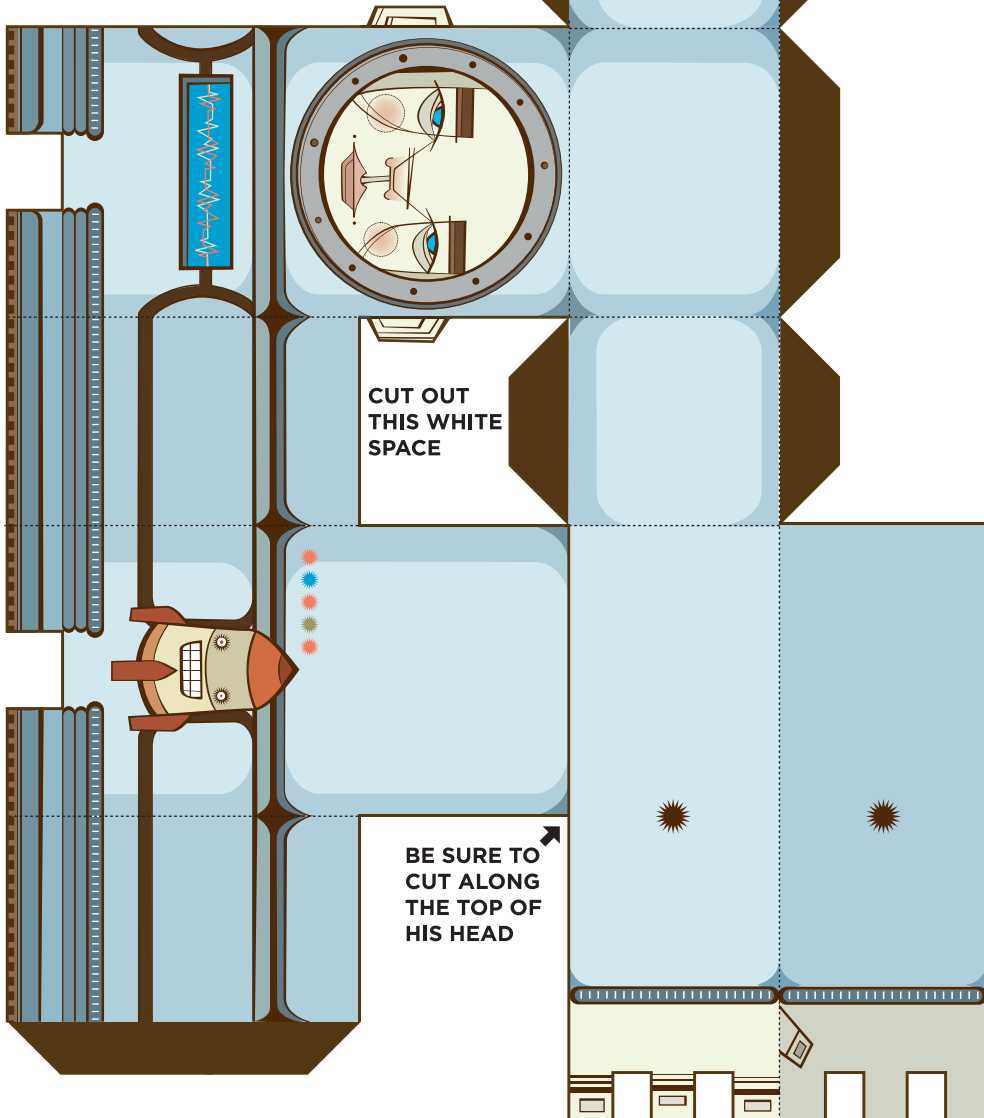

WITH

Julie West
.com

SCORE ON DOTTED LINES

JUST THROW A COUPLE PIECES OF DOUBLE-SIDED TAPE BETWEEN THE TWO SIDES OF THE ARM TO STICK THEM TOGETHER

CUT OUT THIS WHITE SPACE

BE SURE TO CUT ALONG THE TOP OF HIS HEAD