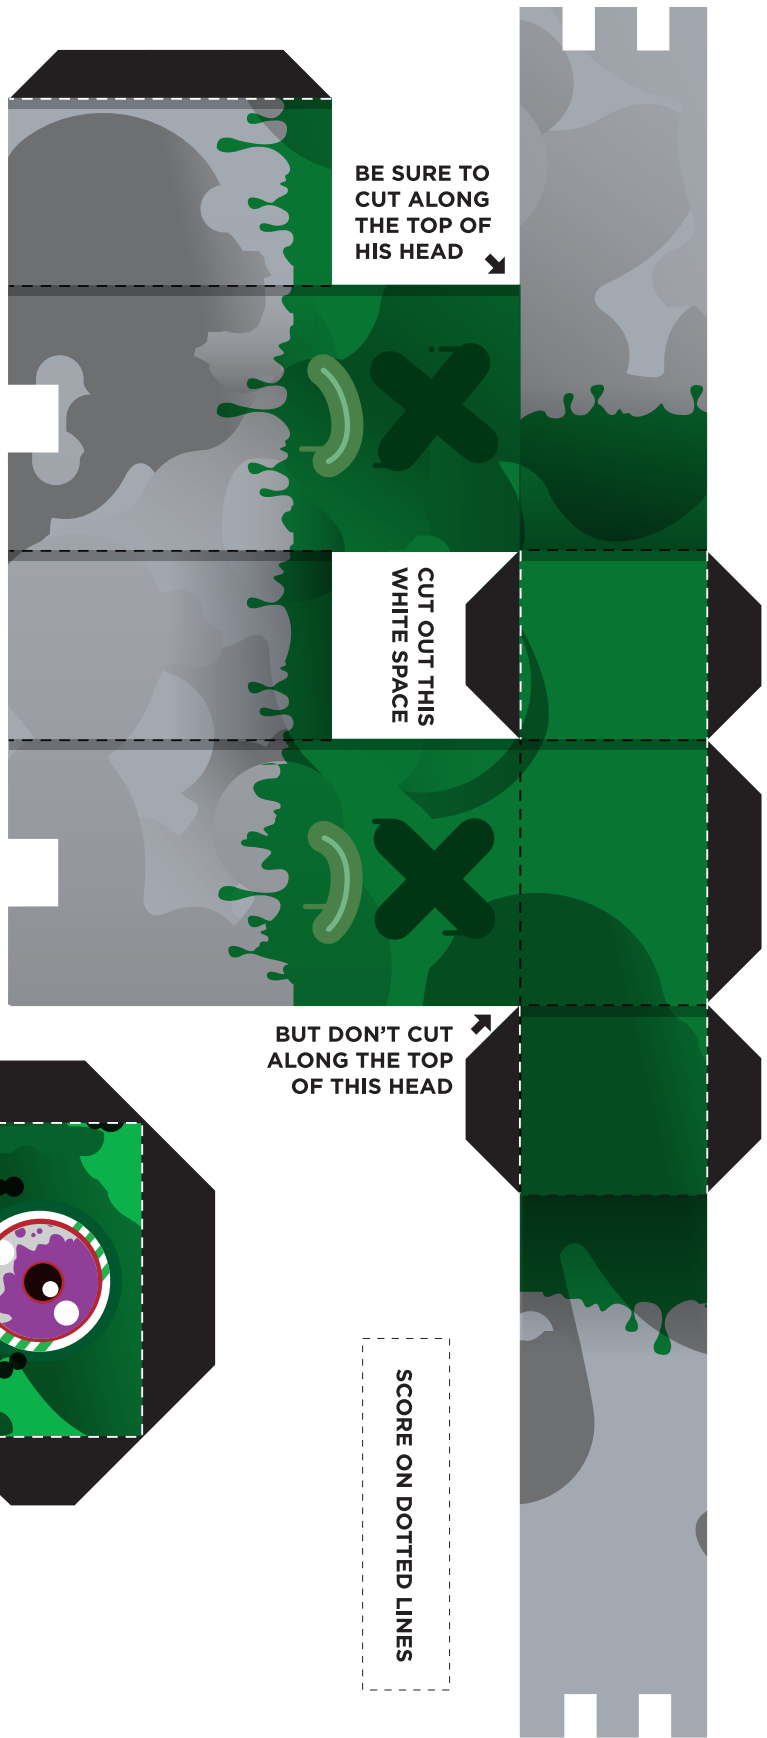

EXTRA BLACK OUTLINE TO COMPENSATE FOR JAGGED LINES WHEN CUTTING A CIRCLE

BE SURE TO CUT ALONG THE TOP OF HIS HEAD

CUT OUT THIS WHITE SPACE

BUT DON'T CUT ALONG THE TOP OF THIS HEAD

SCORE ON DOTTED LINES